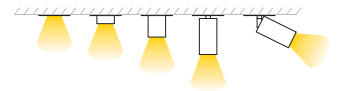

- Reform 30 is a complete series of miniaturized downlights available recessed, trimless or surface.
- It is available in round form.
- Power consumption: 3watt and 6watt.
- Beam angle varies from 12 to 50 degrees.
- Accessories available: honeycomb.
- Luminaire material: aluminium construction/ PC parts.
- It is offered in white and/or black colour as standard but RAL colours also are available on request.
- Emergency kit and battery replacement accessibility of emergency kit should be considered as the kit does not pass through the Recessed luminaire cutout.
- 3 SDCM
- L90/B10 50000h
- Low UGR ensuring visual comfort (UGR<14 /black inner ring).

Model	LED Power	CCT*	CR180, CR190 LED Source	Beam Angle	Type	Luminaire Colour	Dimming Option	Accessories
			80 (80) 90 (90)					
REFORM 30 IN-OUT Recessed <i>(REFORM 30 IO RC)</i>	3W (3)	2700K (27C)	310lm 250lm	12° (12)	Adjustable (AD)	Base White (W) Black (B) Spot White (W) Black (B) Inner Ring White (W) Black (B)	Without Driver (00)	Standard Honeycomb (1) Softening lens (2) Extras No Extras (0) Emergency (1)
		3000K (30C)	310lm 265lm				Non Dimmable (ND)	
		4000K (40C)	330lm 290lm				Analogue (1-10V) (A1)	
		5000K (50C)	360lm 310lm				DMX (DX)	
5.8W (6)	2700K (27C)	615lm 500lm	28° (28) 36° (36) 50° (50)	DALI (DL) Push Button (PB) Phase Cut (PC) Wireless ** (WL)	Wireless ** (WL)			
	3000K (30C)	615lm 530lm						
	4000K (40C)	665lm 575lm						
	5000K (50C)	715lm 615lm						
3W (3)	2700K (27C)	396lm 320lm	28° (28) 36° (36) 50° (50)					
	3000K (30C)	396lm 342lm						
	4000K (40C)	428lm 369lm						
	5000K (50C)	428lm 396lm						
6.3W (6)	2700K (27C)	669lm 540lm	28° (28) 36° (36) 50° (50)					
	3000K (30C)	669lm 577lm						
	4000K (40C)	722lm 623lm						
	5000K (50C)	722lm 669lm						