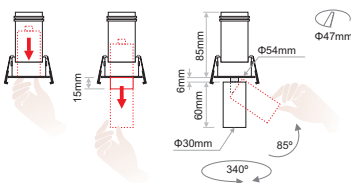

- Reform 30 is a complete series of miniaturized downlights available recessed, trimless or surface.
- It is available in round form.
- Power consumption: 3watt and 6watt.
- Beam angle varies from 12 to 50 degrees.
- Accessories available: honeycomb.
- Luminaire material: aluminium construction/ PC parts.
- It is offered in white and/or black colour as standard but RAL colours also are available on request.
- Emergency kit and battery replacement accessibility of emergency kit should be considered as the kit does not pass through the Recessed luminaire cutout.
- 3 SDCM
- L90/B10 50000h
- Low UGR ensuring visual comfort (UGR<14 /black inner ring).

Model	LED Power	CCT*	CR180, CR190 LED Source	Beam Angle	Type	Luminaire Colour	Dimming Option	Accessories
			80 (80) 90 (90)					
REFORM 30 IN-OUT Recessed <i>(REFORM 30 IO RC)</i>	3W (3)	2700K (27C)	310lm 250lm	12° (12)	Adjustable (AD)	Base White (W) Black (B) Spot White (W) Black (B) Inner Ring White (W) Black (B)	Without Driver (00)	Standard Honeycomb (1) Softening lens (2) Extras No Extras (0) Emergency (1)
		3000K (30C)	310lm 265lm				Non Dimmable (ND)	
		4000K (40C)	330lm 290lm				Analogue (1-10V) (A1)	
		5000K (50C)	360lm 310lm				DMX (DX)	
5.8W (6)	2700K (27C)	615lm 500lm	28° (28) 36° (36) 50° (50)	DALI (DL) Push Button (PB) Phase Cut (PC) Wireless ** (WL)	Wireless ** (WL)			
	3000K (30C)	615lm 530lm						
	4000K (40C)	665lm 575lm						
	5000K (50C)	715lm 615lm						
3W (3)	2700K (27C)	396lm 320lm	28° (28) 36° (36) 50° (50)					
	3000K (30C)	396lm 342lm						
	4000K (40C)	428lm 369lm						
	5000K (50C)	428lm 396lm						
6.3W (6)	2700K (27C)	669lm 540lm	28° (28) 36° (36) 50° (50)					
	3000K (30C)	669lm 577lm						
	4000K (40C)	722lm 623lm						
	5000K (50C)	722lm 669lm						