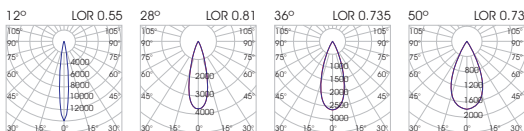

Inner ring colour:
BLACK